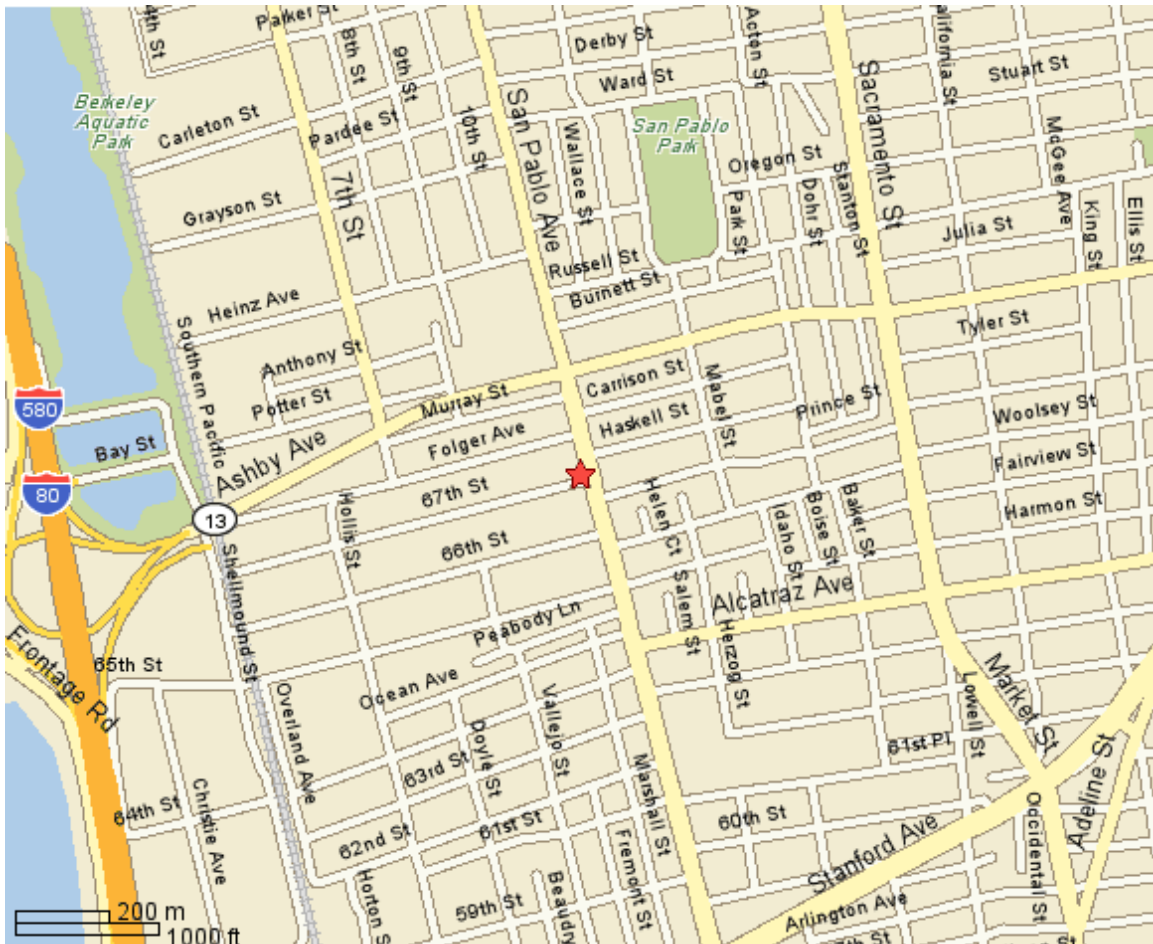

## Directions to the California Social Work Education Center (CalsWEC)

The California Social Work Education Center (Classes) is located in the Marchant Building, 6701 San Pablo Ave., Suite 420, Berkeley, CA 94608. The building is near the corner of Ashby and San Pablo Aves., two and a half blocks south (toward Oakland), on the west side.

## **Directions from San Francisco, the San Francisco International Airport (SFO), and points south on northbound Highway 101:**

Follow 101 N to I-80 East over the Bay Bridge.  
Exit I-80 East at Ashby Ave./Shellmound St. Exit, and merge onto Ashby Ave.  
Turn right onto San Pablo Ave. Continue two and a half blocks.

Turn right onto San Pablo Ave. Continue two and a half blocks.

### **Directions from Sacramento**

Take I-80 West.

Exit I-80 at the Ashby Ave. Exit/Ca-13 Exit.

Turn right onto San Pablo Ave. Continue two and a half blocks.