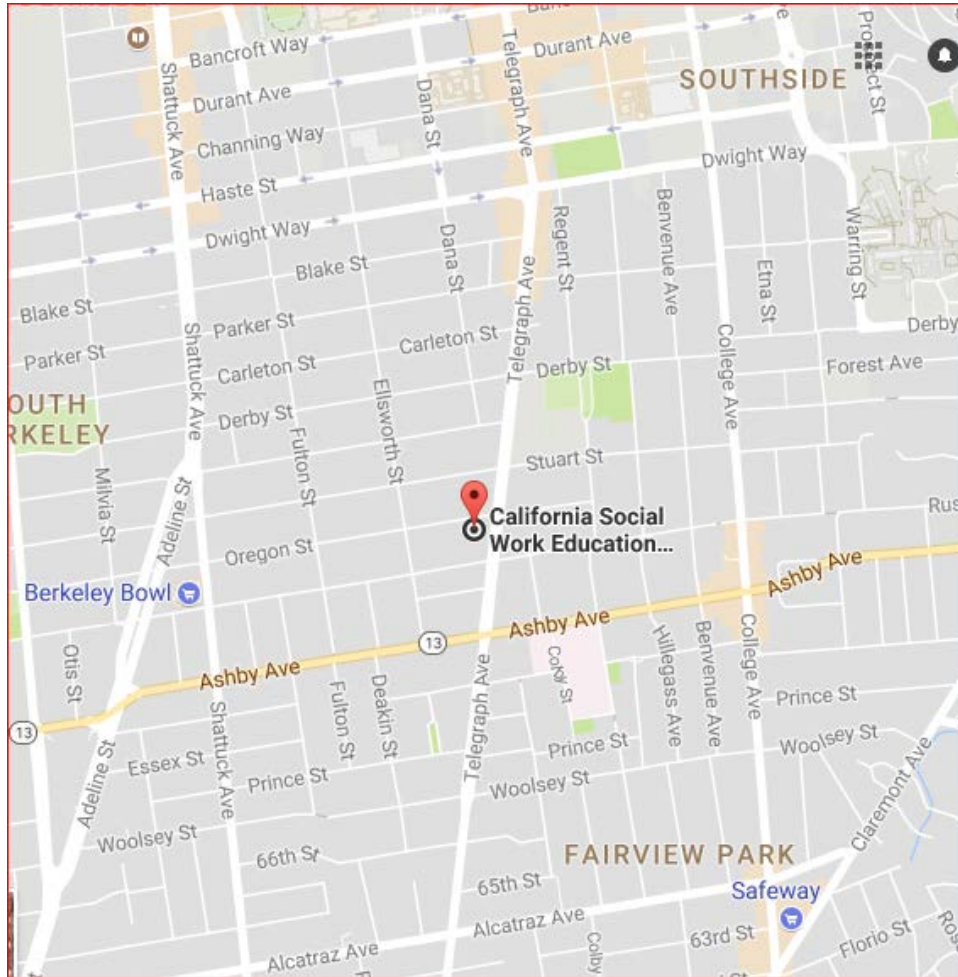

Directions to the California Social Work Education Center (CaSWEC)

The California Social Work Education Center (CaSWEC) is located at 2850 Telegraph Ave., Suite 215, Berkeley, CA 94705. The building is near the corner of Ashby Ave. and Telegraph Ave.

Directions from Oakland International Airport

via I-880 N

Get on I-880 N from Airport Dr, Bessie Coleman Dr and Hegenberger Rd
Continue on I-880 N to M.L.K. Jr Way. Take exit 2 from CA-24 E
Follow M.L.K. Jr Way, Adeline St and Stuart St to Telegraph Ave in Berkeley
Merge onto M.L.K. Jr Way
Continue onto Adeline St
Use the right 2 lanes to turn slightly right to stay on Adeline St
Turn right onto Stuart St
Turn right onto Telegraph Ave
CaSWEC will be on the right

via I-880 N and Shattuck Ave

Get on I-880 N from Airport Dr, Bessie Coleman Dr and 98th Ave
Continue on I-880 N to 52nd St. Take exit 2 from CA-24 E
Take Shattuck Ave to Telegraph Ave in Berkeley
Use the left lane to turn right onto 52nd St
Turn left onto Shattuck Ave
Turn right onto Oregon St
Turn right onto Telegraph Ave
CalSWEC will be on the right

Public Transportation Access

AC Transit: The no. 6 bus on the AC Transit line stops directly in front of the building

BART: The Ashby BART station is located at the corner Ashby Ave and Adeline St. Walk 8 blocks up Ashby Ave toward Telegraph Ave, turn left on Telegraph Ave, and walk 3 blocks to 2850 Telegraph Ave.